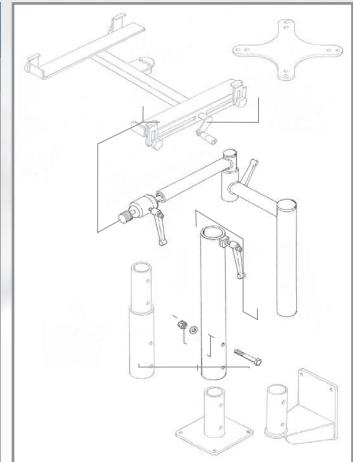

## 401719 Zirkona Robust

Stand with two swing arms and telescopic function (450-650 mm). Floor or wall bracket is selected according to needs. Works with appropriate laptop or screen bracket.

Works with
<b>Start bracket</b>
201010 - Wall bracket 90°
201020 - Floor bracket 170x170
201025 - Floor bracket 75x75
<b>PC/Screen Mount</b>
501200 - Small holder (210-300 mm)
501100 - Large holder (280-400 mm)
601040 - Screen bracket VESA 75
601042 - Screen bracket VESA 75/100

Accessories
<b>Extension tube</b>

205000 - 170 mm